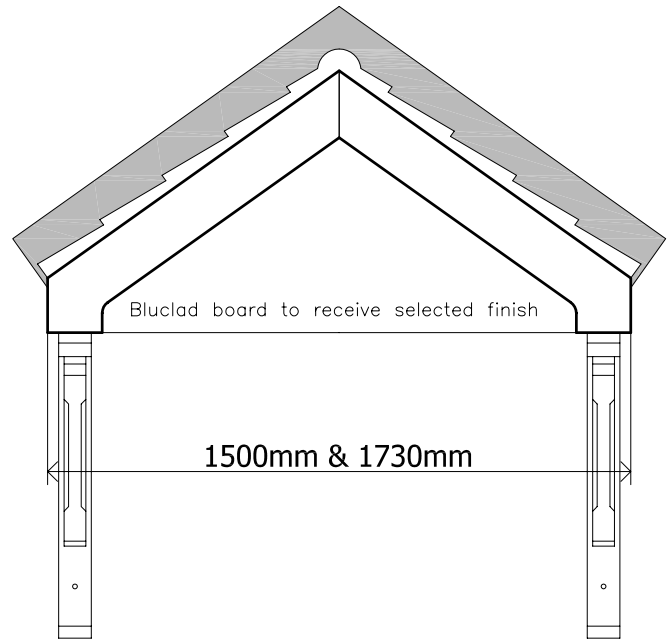

Side Elevation

Front Elevation

drawing. **Goodwood**

date. Jan 2006

drawing no. **Canopies-17**

scale. NTS

revision. -

**Wetherby Building Systems Ltd**