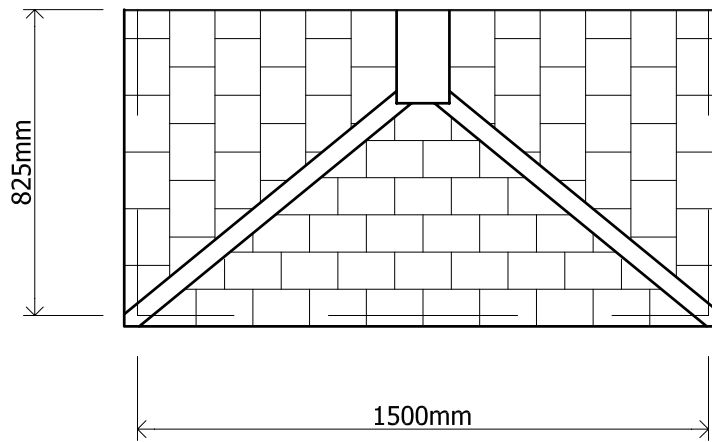

Side Elevation

Front Elevation

Plan

drawing. **Kempton**

date. Jan 2006

drawing no. **Canopies-11**

scale. NTS

revision. -