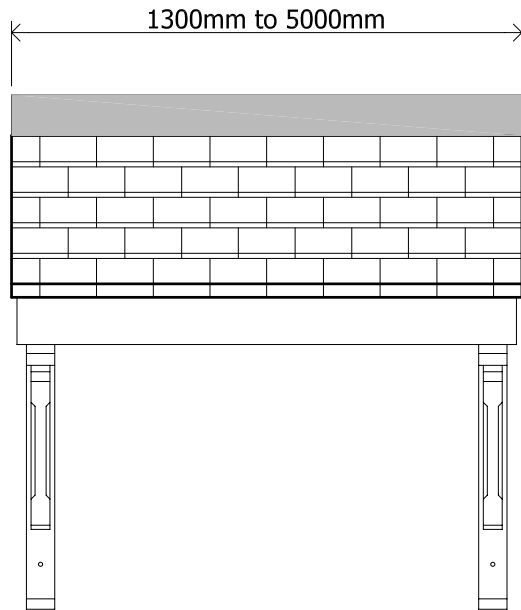

Side Elevation

Front Elevation

drawing. **Westberry**

date. Jan 2006

drawing no. **Canopies-02**

scale. 1:20

revision. -

Wetherby Building Systems Ltd